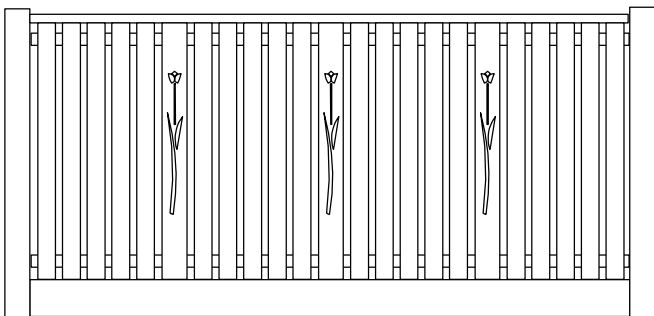

CALL NOW
FOR A FREE
QUOTE!

Picket Styles

Phone: 1300 888 780

1/2 Clare Street Bayswater. VIC, Australia

Fax: (03) 8669 4172

www.havenfencing.com.au

Level Picket

Accented

Capping Rail

Arched

Stenciled

Concave

Picket heads ~

Windsor

Osbourne

Regency